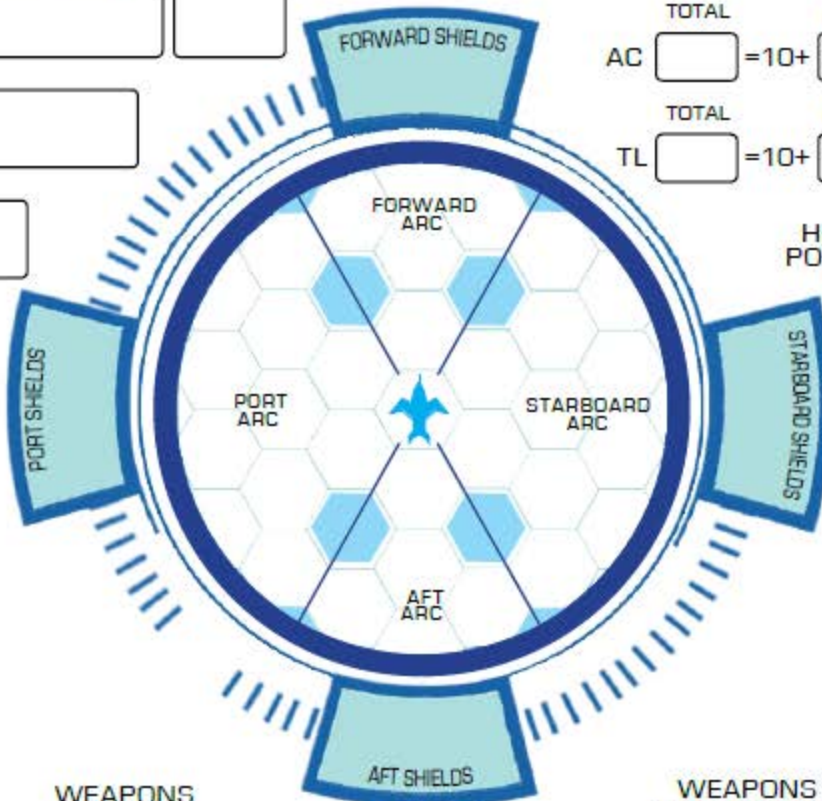

STARSHIP NAME

TIER

STARSHIP SHEET

STARFINDER

MAKE AND MODEL

SIZE

FRAME

SPEED

MANEUVERABILITY

DRIFT RATING

WEAPONS
(FORWARD)

WEAPONS
(PORT)

WEAPONS
(AFT)

WEAPONS
(STARBOARD)

TOTAL	PILOT RANKS	ARMOR BONUS	SIZE MOD	MISC MOD
AC	<input type="text"/>	<input type="text"/>	<input type="text"/>	<input type="text"/>
= 10 +				
TOTAL	PILOT RANKS	COUNTER-MEASURES	SIZE MOD	MISC MOD
TL	<input type="text"/>	<input type="text"/>	<input type="text"/>	<input type="text"/>
= 10 +				

HULL POINTS	TOTAL	CURRENT
<input type="text"/>	<input type="text"/>	<input type="text"/>
DAMAGE THRESHOLD	CRITICAL THRESHOLD	
<input type="text"/>	<input type="text"/>	

SIELD TOTAL

MODIFIERS

WEAPONS
(TURRET)

CREW

CAPTAIN _____
 ENGINEERS _____
 GUNNERS _____
 PILOT _____
 SCIENCE OFFICERS _____

NOTES

POWER CORE

DRIFT ENGINE

SYSTEMS

EXPANSION BAYS

CARGO/PASSENGERS